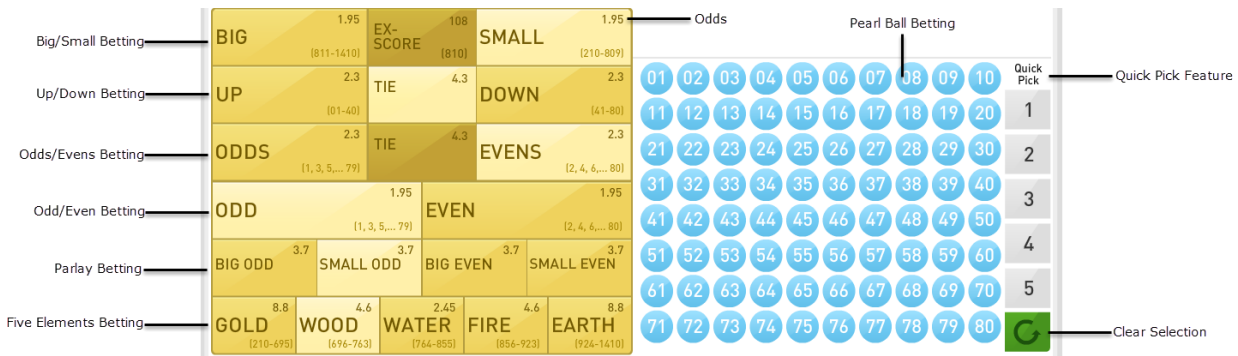

Asia Keno:

During 'Betting Period', player can place bet(s) on one or more of the following bet areas shown below:

Bet Area	Description
Pearl Ball	Results are based on the drawn numbers.
Big / Small	Results are based on the sum of drawn numbers.
Up / Down	Results are based on the range of drawn numbers.
Odds / Evens	Results are based on the parity of drawn numbers.
Odd / Even	Results are based on the parity of the sum of drawn numbers.
Parlay	Results are based on the combination of different bet types.
Five Elements	Results are based on the range of the sum of drawn numbers.

Figure 1 below illustrates the bet area on player's screen:

Figure 1: Bet Area

Quick pick feature is available that allows the system to randomly choose one (1) to five (5) ball(s) based on player selection. All wins are paid according to the pay table as shown below:

Betting and Payout:

Pearl Ball Betting

Player has the option to select one (1) to five (5) numbers either manually or by quick pick feature from a list of eighty (80) Pearl Balls with their respective payout as shown below: